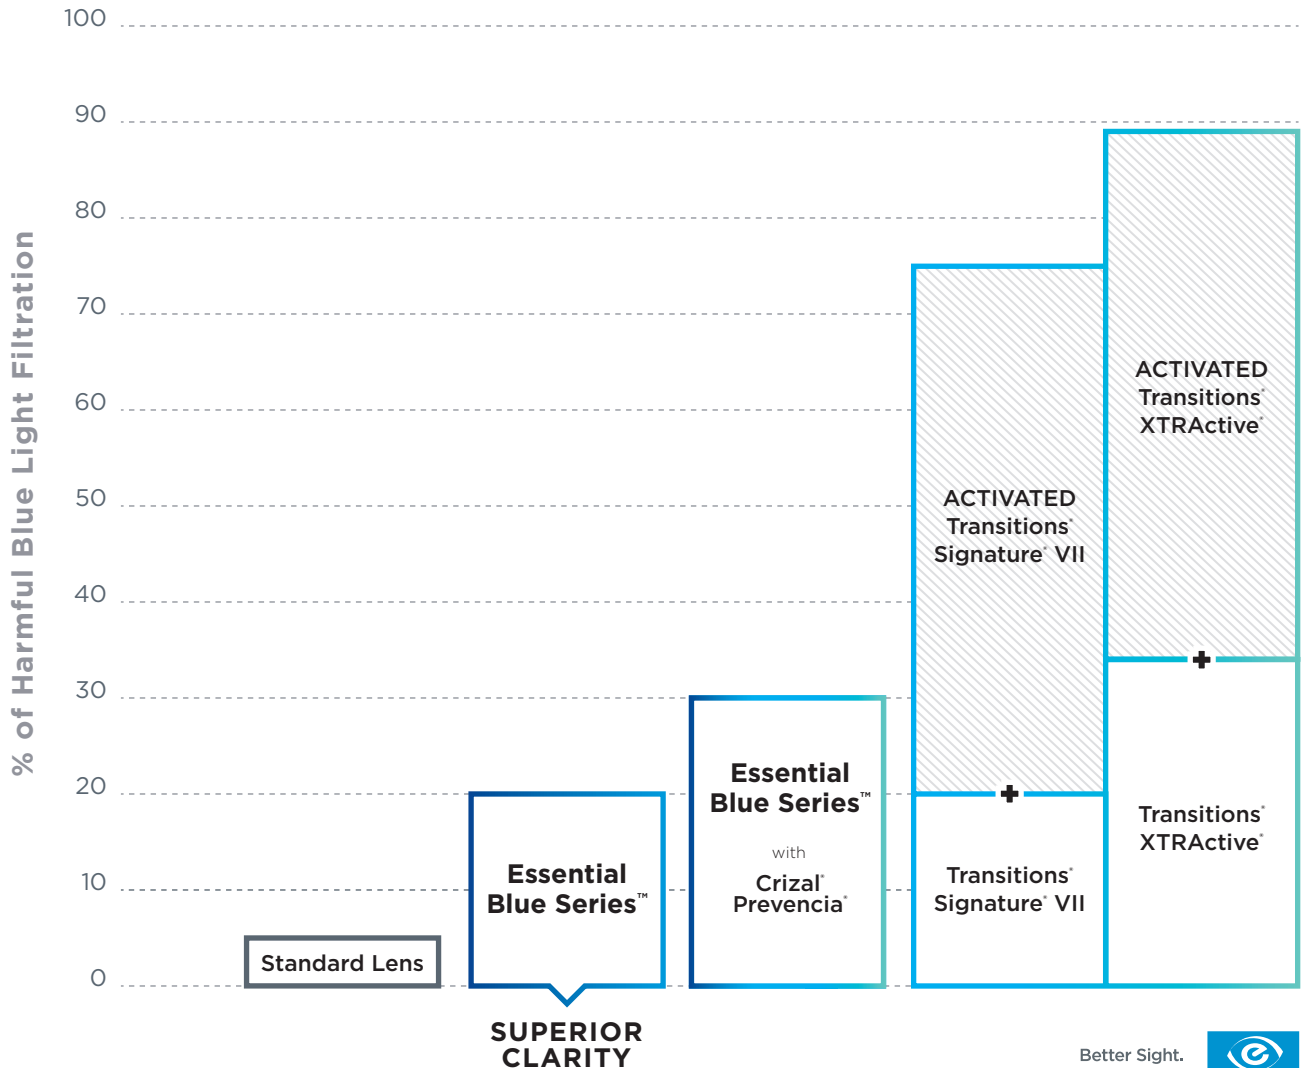

ESSILOR'S EXPANDED PORTFOLIO OF HARMFUL BLUE LIGHT PROTECTION

Patients who upgrade from a standard lens enjoy greater protection.

SUPERIOR CLARITY

Better Sight.
Better Life.

ESSENTIAL BLUE SERIES™

Now you have the option to offer *Essential Blue Series* lenses with the following products.

	PRODUCTS	ESSENTIAL BLUE SERIES	Standard Lens
SINGLE VISION LENSES	Traditional Single Vision	●	●
	VARILUX LENSES		
	Varilux® X Series™	●	●
	Varilux® S Series™	●	●
	Varilux® Physio® W3+	●	●
	Varilux Comfort® W2+	●	●
	Varilux Physio DRx™	●	●
	Varilux Comfort DRx™	●	●
	Varilux Physio®	●	●
	Varilux Comfort®	●	●
ESSILOR PROGRESSIVE LENSES	Essilor Ideal®	●	●
	Essilor Ideal® Short	●	●
	Essilor Ideal® Fit	●	●
	Essilor Ideal® Advanced	●	●
	Essilor Ideal® Advanced Wrap	●	●
	Essilor ideal® Advanced Fit	●	●
	Essilor Ideal® Sport	●	●
	Essilor Ideal® Computer	●	●
	Essilor Ideal® Driving	●	●
	Essilor Ovation® Digital	●	●
	Essilor Natural® Digital	●	●
	Essilor SmallFit® Digital	●	●
	Essilor Adaptar® Digital	●	●
	Essilor Adaptar® Short Digital	●	●
	Essilor Brillenz™	●	●
	Essilor Brillenz™ Short	●	●